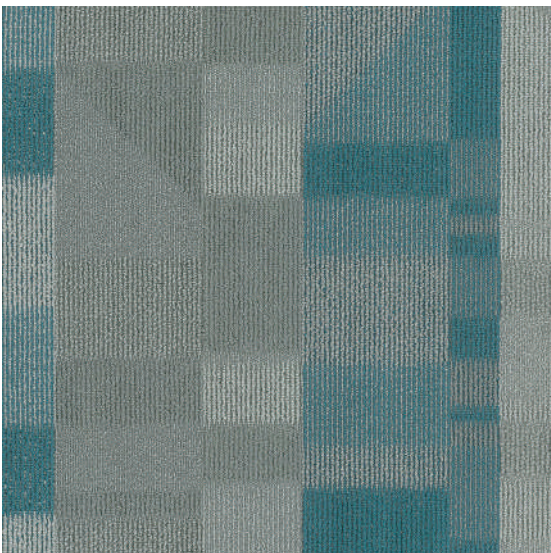

Microtel Moda

Meeting Room | CP-06

Style	BS228
Color	86535
Product Type	Carpet Tile
Fiber	Solution Q Extreme® Nylon
Dye Method	100% Solution Dyed
Construction	Multi-Level Pattern Loop
Tufted Weight	16 oz/yd² | 542.5 g/m²
Gauge	1/10 inch | 39.4 per 10 cm
Stitches	10 per inch | 41 per 10 cm
Size	24 in × 24 in | 61 cm × 61 cm
Backing	EcoWorx® Tile
Installation	Direct Glue
Approved Installation Method	Quarter Turn
Warranty	Lifetime Commercial Limited

For sample, order BS228 color 86535.