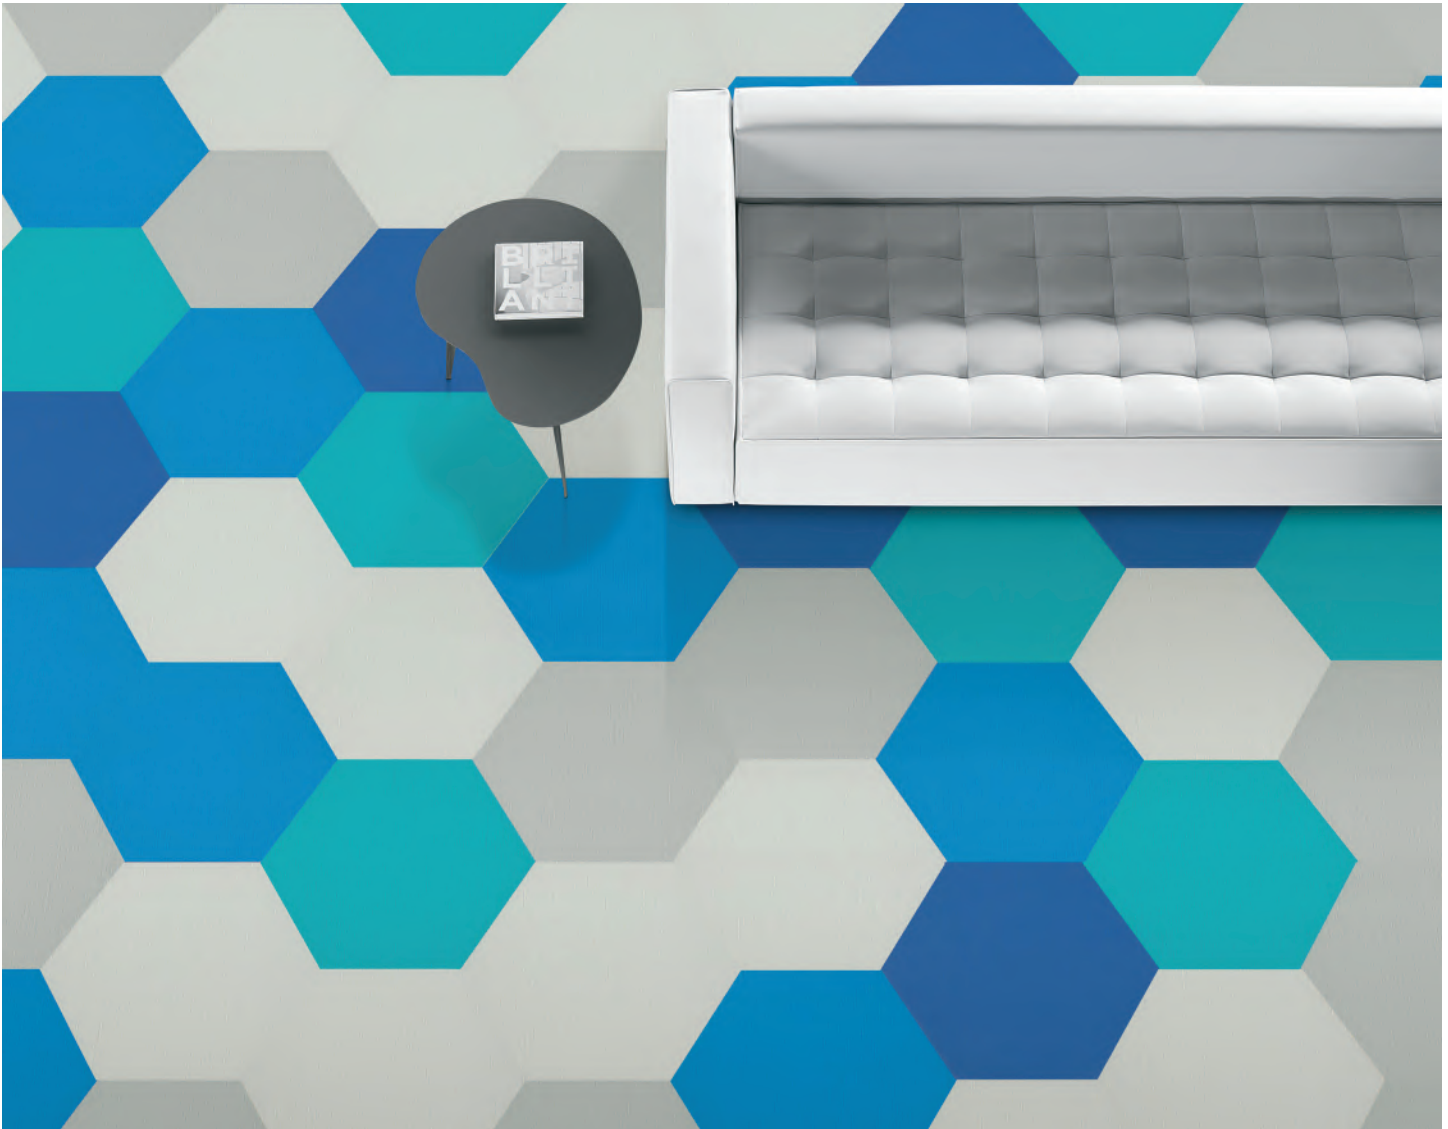

Microtel Moda

Lobby | LVT-01.1

Style	BS159
Color	51429
Construction	Commercial LVT
Wear Layer Thickness	20 mil | 0.02 in | 0.51 mm
Overall Thickness	0.157 in | 4 mm
Nominal Dimensions	28 in × 24 in | 71 cm × 61 cm
Actual Dimensions	28.8 in × 24.94 in | 73.15 cm × 63.35 cm
Installation	Direct Glue
Approved Install Method	Random
Area Per Box	29.88 sq ft | 8 pcs per box
Warranty	15 Year Commercial Limited