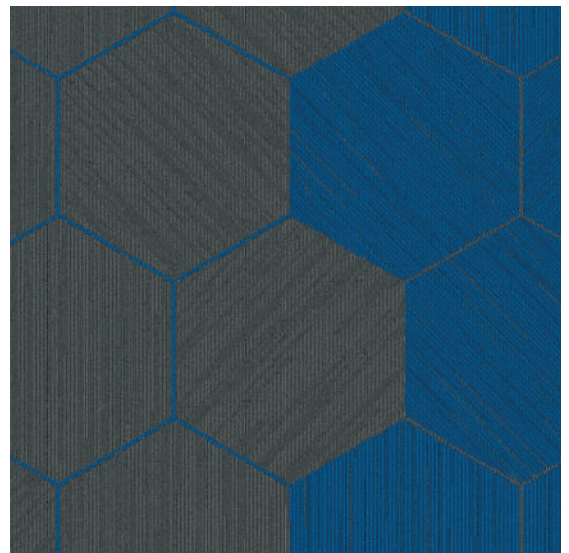

## Guestroom | CP-01

Style	BS331
Color	BH24F
Product Type	Broadloom
Fiber	Eco Solution Q® Nylon
Dye Method	100% Solution Dyed
Construction	Multi-Level Loop Tip Shear
Tufted Weight	32 oz/yd <sup>2</sup>   1085.01 g/m <sup>2</sup>
Gauge	1/10 inch   39.4 per 10 cm
Stitches	12 per inch   47.24 per 10 cm
Size	14 ft   4.27 m
Pattern Repeat	168 in × 168.8 in   426.72 cm × 428.75 cm
Backing	Ultraloc®
Installation	Stretch-In
Warranty	Lifetime Commercial Limited

For sample, order BS331 color BH24F.